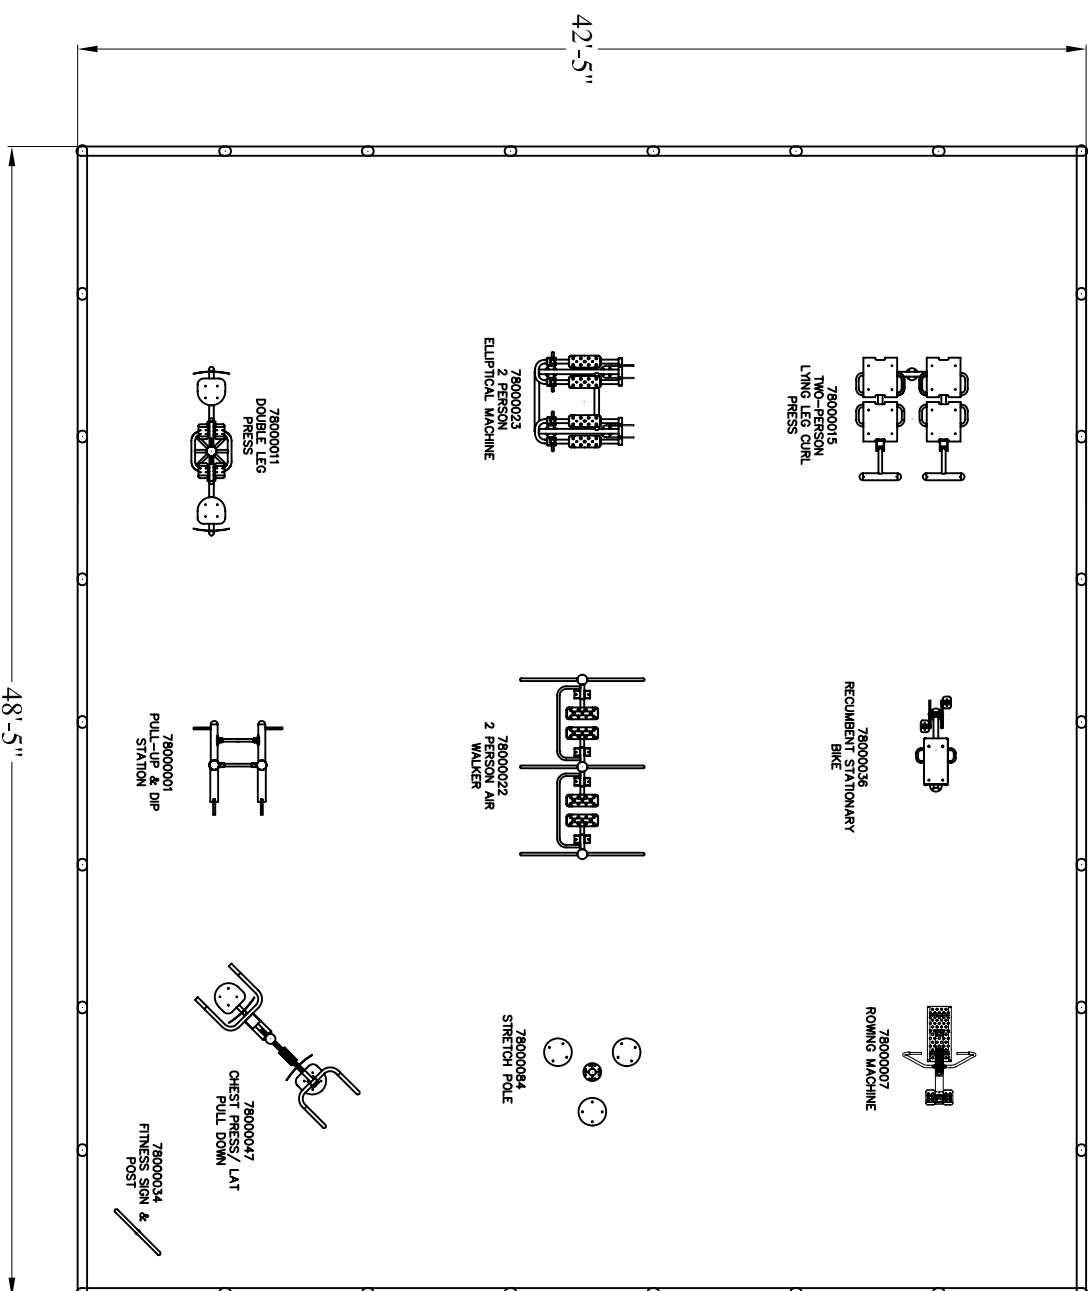

Outdoor Fitness Equipment Leduc, AB

11020466POF

GROUND SPACE:

48'-5" X 42'-5"

SCALE:

1/8" = 1'-0"

DATE:

16FEB11

DRAWN BY:

KOEKOEK